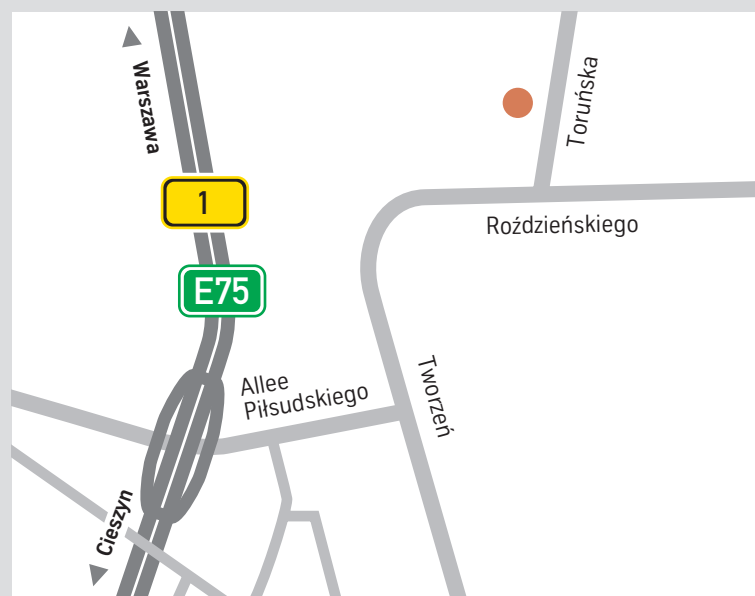

How to find us.

ThyssenKrupp Stal Serwis Polska Sp. z o.o.

Address ThyssenKrupp Stal Serwis Polska Sp. z o.o.
ul. Toruńska 7
41-300 Dąbrowa Górnicza
Poland

Phone +48 32 639 59 00

Directions *From Katowice/Krakow*
Leave the A4 and drive along the E75/S1 towards Lodz/Warszawa. After 16 km leave the E75/S1 at the "Dąbrowa Górnicza, Huta Katowice" exit and take a right onto the Allee Marszałka Józefa Piłsudskiego. After 1.1 km take a left at the traffic lights onto the street Tworzeń. Follow the road Walentego Roździeńskiego and cross over the railway crossing. After the railway crossing take a left after a gas station onto Toruńska. After approx. 300 m you will see ThyssenKrupp Stal Serwis Polska on the left.

From Warsaw
Leave the A1 and drive along the E75/S1 towards Katowice. After 135 km leave the E75/S1 exit "Dąbrowa Górnicza, Huta Katowice" and take a left under the bridge onto the Allee Marszałka Józefa Piłsudskiego. After 1.1 km take a left at the traffic lights onto the street Tworzeń. Follow the road Walentego Roździeńskiego and cross over the railway crossing. After the railway crossing take a left after a gas station onto Toruńska. After approx. 300 m you will see ThyssenKrupp Stal Serwis Polska on the left.