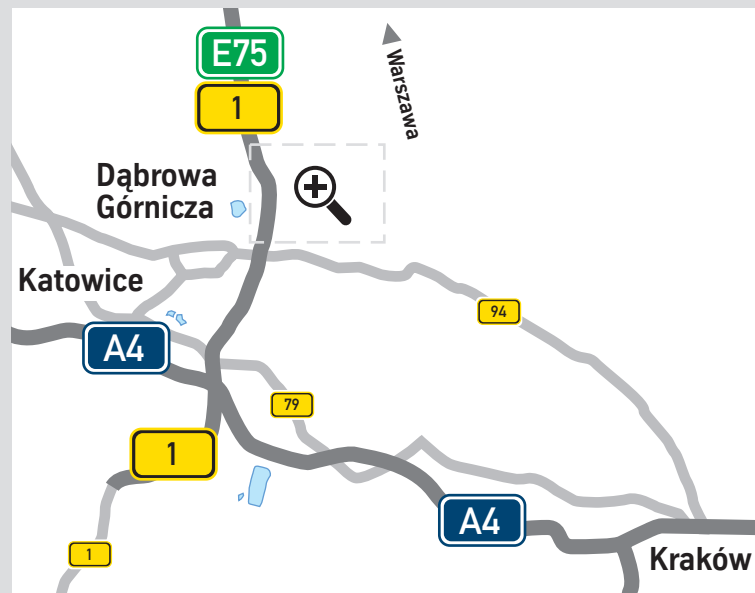

How to find us.

ThyssenKrupp Stal Serwis Polska Sp. z o.o.

Address ThyssenKrupp Stal Serwis Polska Sp. z o.o.
ul. Toruńska 7
41-300 Dąbrowa Górnicza
Poland

Phone +48 32 639 59 00

Directions *From Katowice/Krakow*
Leave the A4 and drive along the E75/S1 towards Lodz/Warszawa. After 16 km leave the E75/S1 at the "Dąbrowa Górnicza, Huta Katowice" exit and take a right onto the Allee Marszałka Józefa Piłsudskiego. After 1.1 km take a left at the traffic lights onto the street Tworzeń. Follow the road Walentego Roździeńskiego and cross over the railway crossing. After the railway crossing take a left after a gas station onto Toruńska. After approx. 300 m you will see ThyssenKrupp Stal Serwis Polska on the left.

From Warsaw
Leave the A1 and drive along the E75/S1 towards Katowice. After 135 km leave the E75/S1 exit "Dąbrowa Górnicza, Huta Katowice" and take a left under the bridge onto the Allee Marszałka Józefa Piłsudskiego. After 1.1 km take a left at the traffic lights onto the street Tworzeń. Follow the road Walentego Roździeńskiego and cross over the railway crossing. After the railway crossing take a left after a gas station onto Toruńska. After approx. 300 m you will see ThyssenKrupp Stal Serwis Polska on the left.